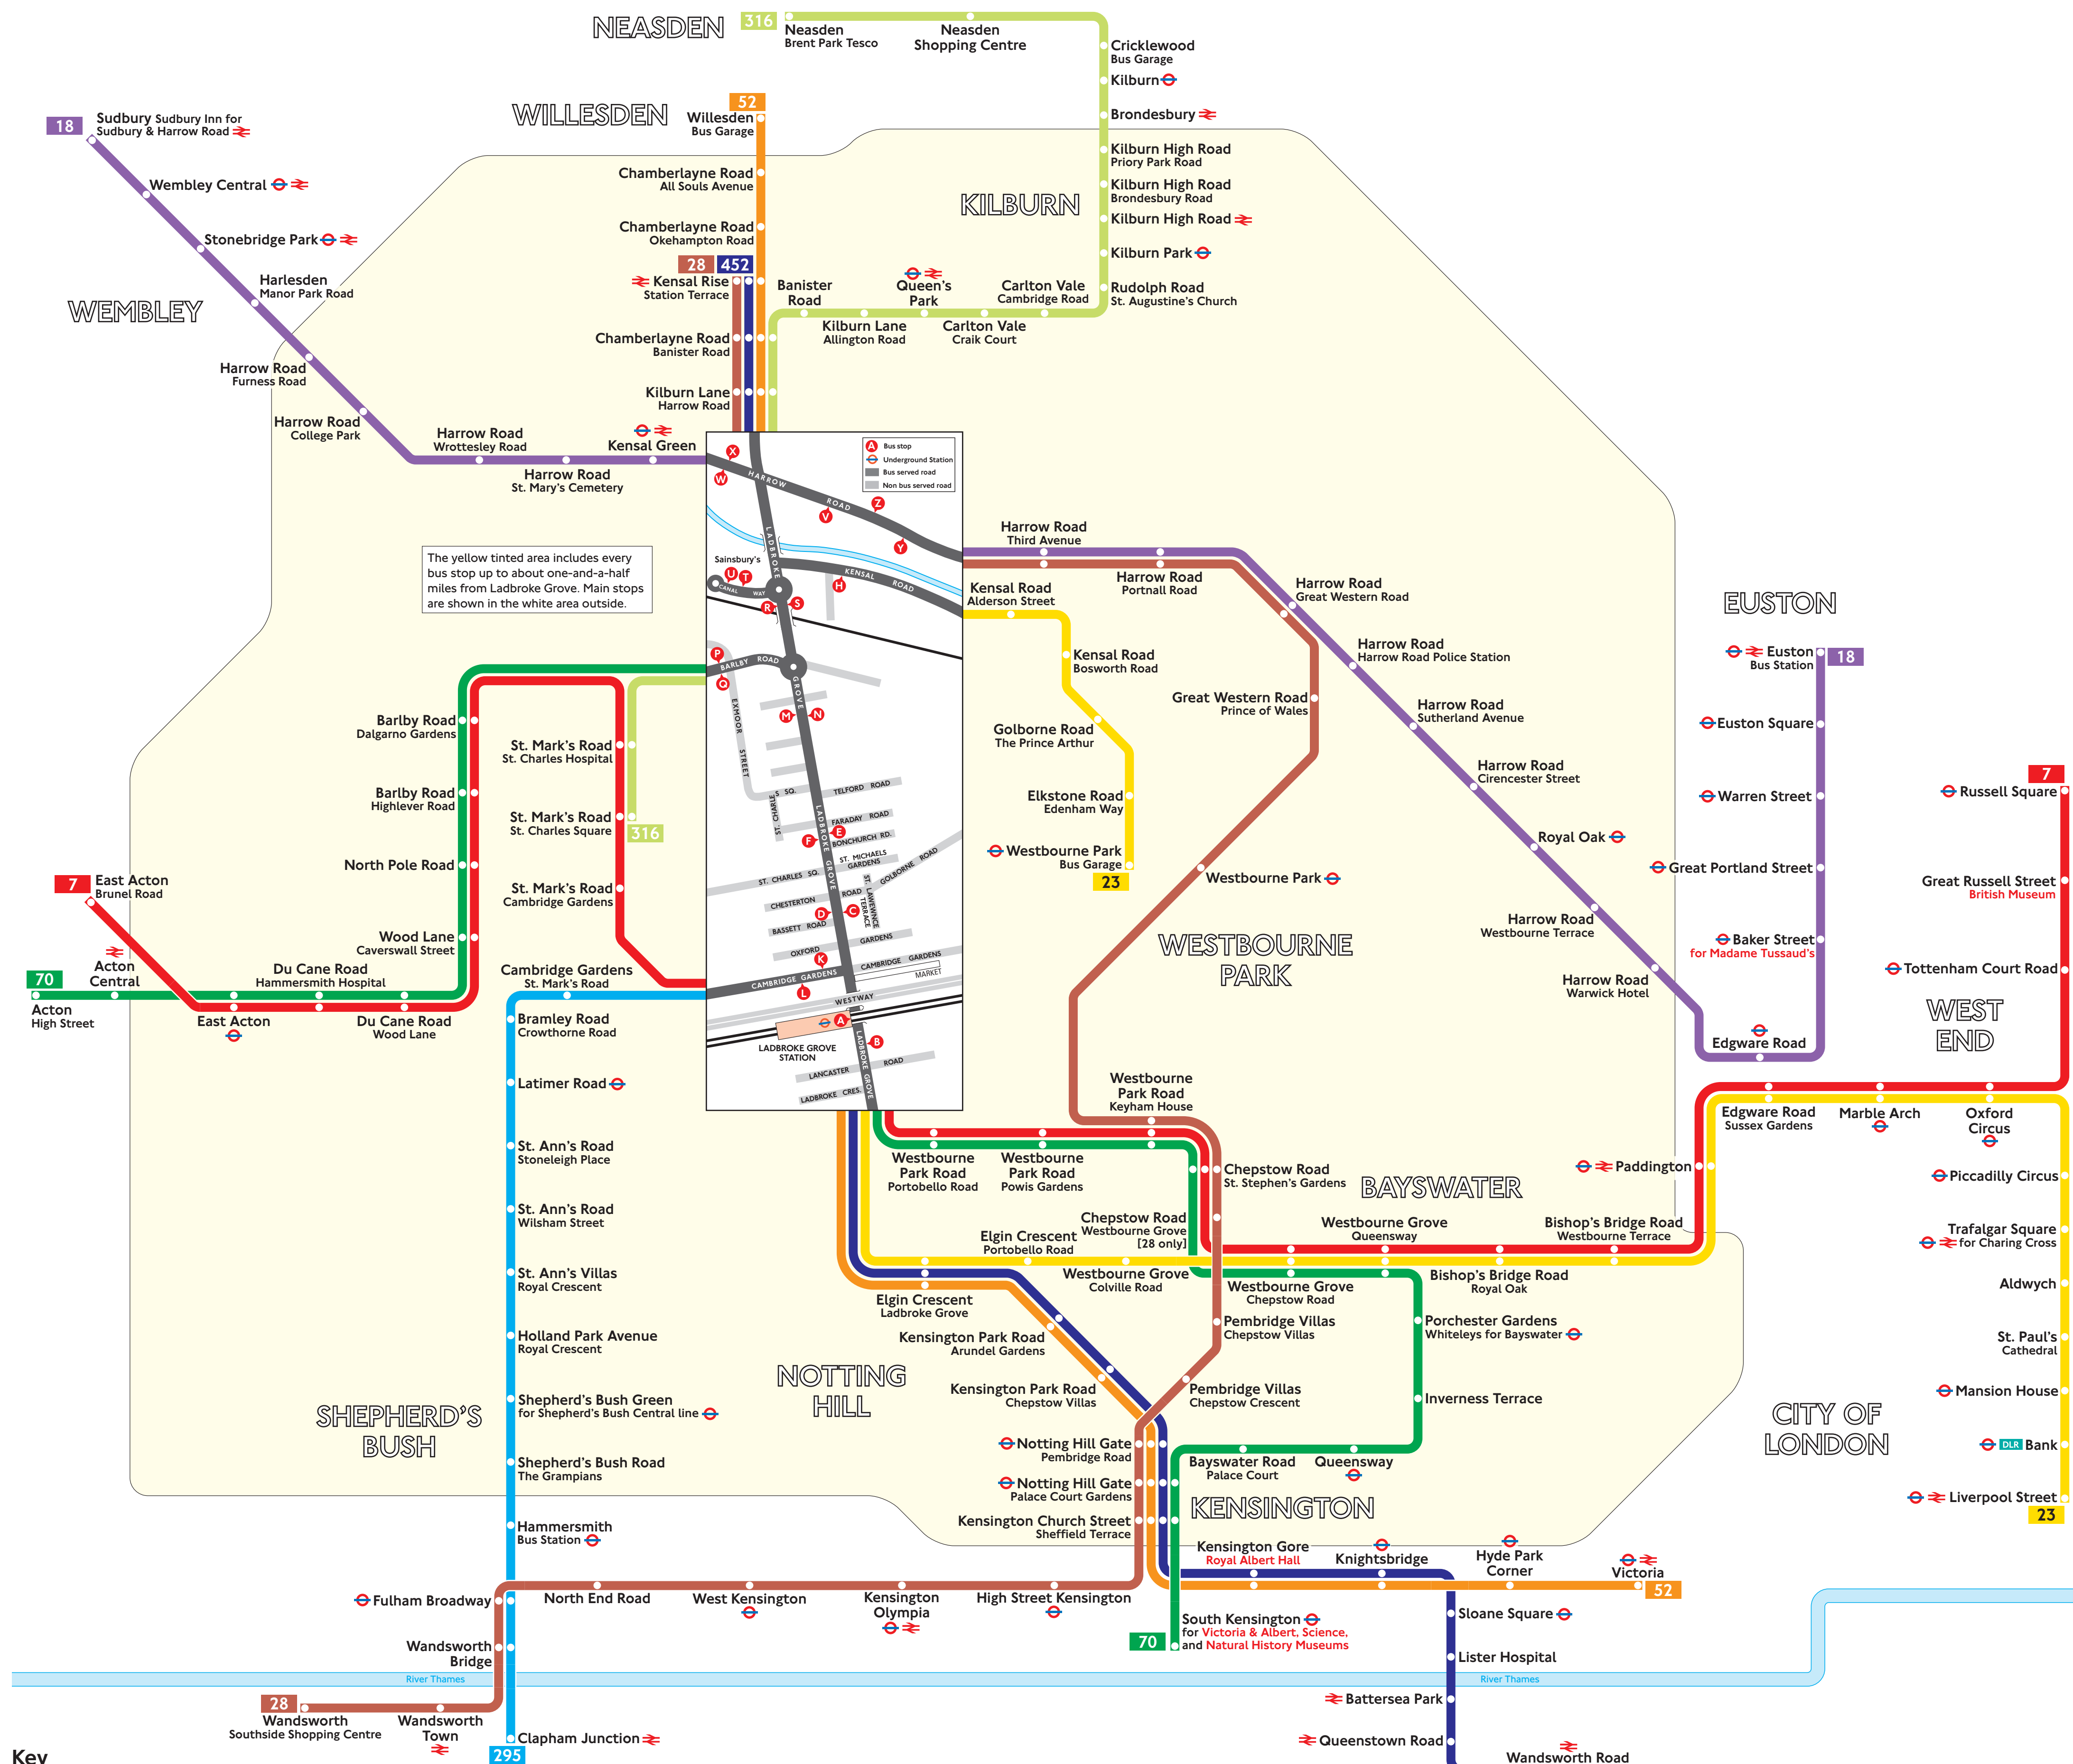

Buses from Ladbroke Grove

Key

- 7 Daytime routes in black
- N7 Night buses in blue
- Connections with London Underground
- Connections with National Rail
- DLR Connections with Docklands Light Railway
- Red names indicate place of interest
- Red discs show the bus stop you need for your chosen bus service. The disc appears on the top of the bus stop in the street (see map of town centre in centre of diagram).

Route finder

Bus service	Towards	Bus stops
7	East Acton	AL
	Russell Square	BK
18	Euston	XZ
	Sudbury	VWY
23	Liverpool Street	BCEHNSU
	Westbourne Park	ADDFMRT
28	Kensal Rise	VY
	Wandsworth	Z
52	Victoria	BCEHNSU
	Willesden	ADDFMRT
70	Acton	ADDFMORST
	South Kensington	BCEHNSU
295	Clapham Junction	CENLSU
316	Neasden	PRT
	St. Mark's Road	OSU
452	Kensal Rise	ADDFMRT
	Wandsworth Road	BCEHNSU

Night buses

Bus service	Towards	Bus stops
N7	Northolt	AL
	Russell Square	BK
N18	Harrow Weald	VWY
	Trafalgar Square	XZ
N52	Victoria	BCEHNSU
	Willesden	ADDFMRT

Destination finder

Destination	Bus service	Bus stops
A Acton Central	70, N7	ADDFMORST
Acton High Street	70, N7	ADDFMORST
Aldwych	23	BCEHNSU
Argyle Road Scotch Common	N7	AL
B Baker Street for Madame Tussaud's	18, N18	XZ
Banister Road	316	PRT
Bank for Monument	23	BCEHNSU
Barby Road	7, N7	AL
Battersea Park	70, 452	ADDFMORST, BCEHNSU